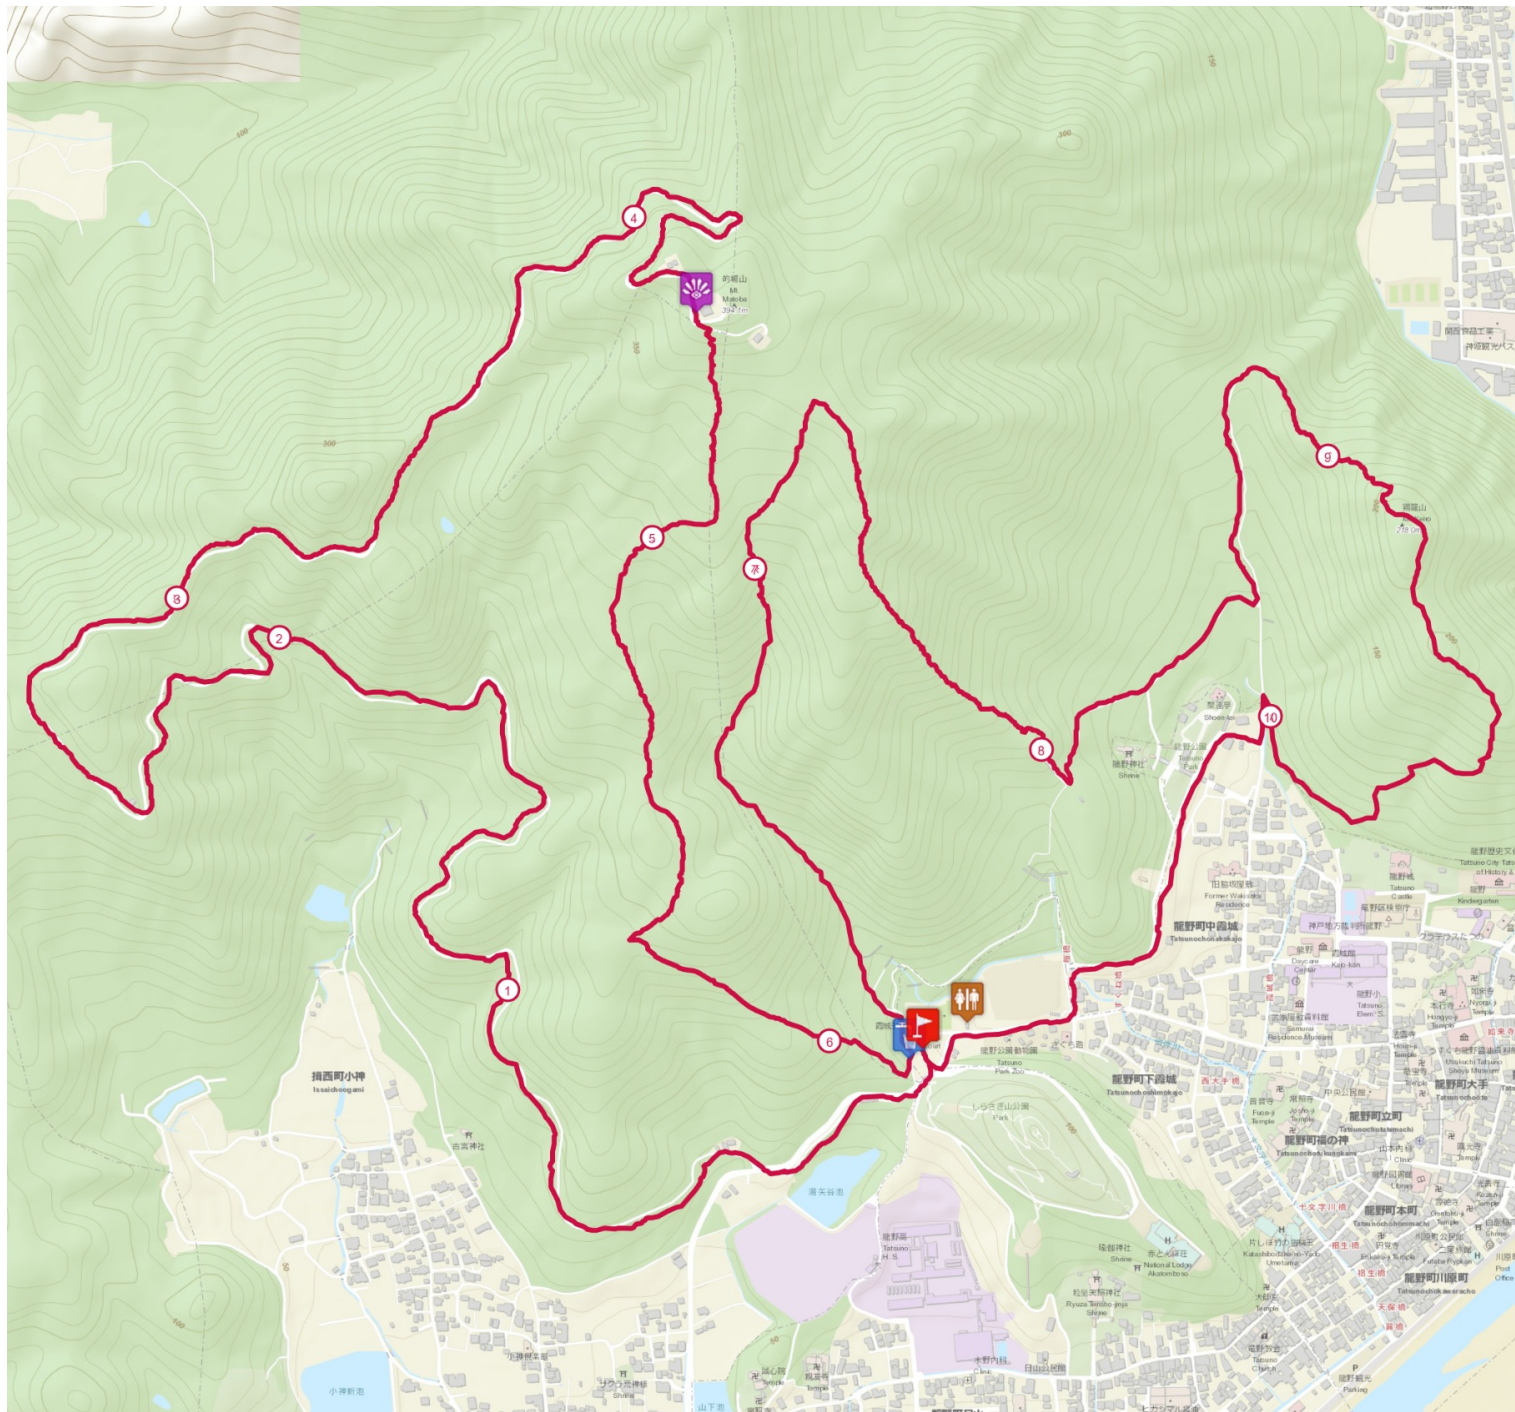

Get this track on your mobile with the app TrailConnect. To read more : <http://trailconnect.run>

<https://tracedetail.com>

 > 10%  > 20%  > 30%